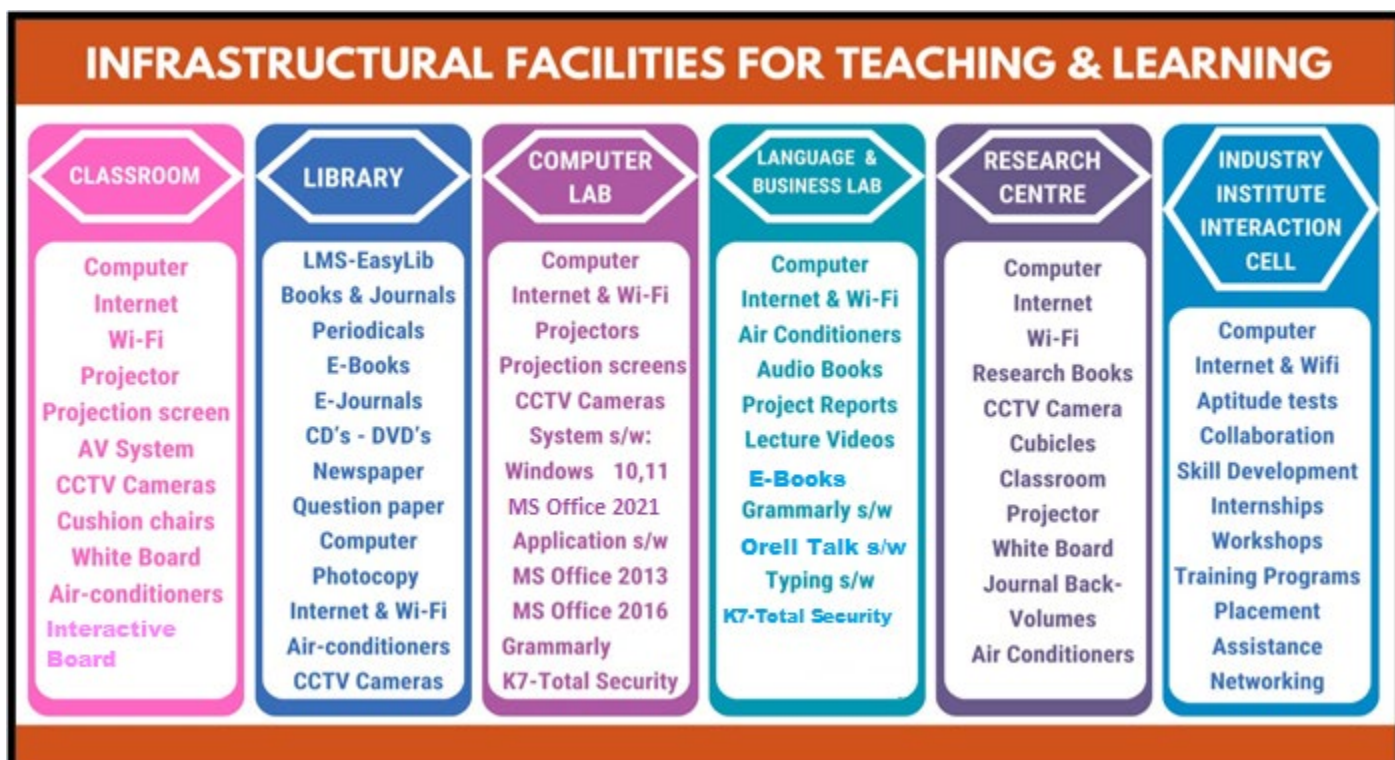

MSNIM
MANEL SRINIVAS NAYAK
INSTITUTE of MANAGEMENT

MSNIM Besant Campus, Bondel, Mangaluru – 575 008, D.K. District, Karnataka State, India
(Affiliated to Mangalore University, Approved by AICTE)
(Sponsored by: Women's National Education Society)

PHYSICAL FACILITIES

a) Facilities for Teaching & Learning: