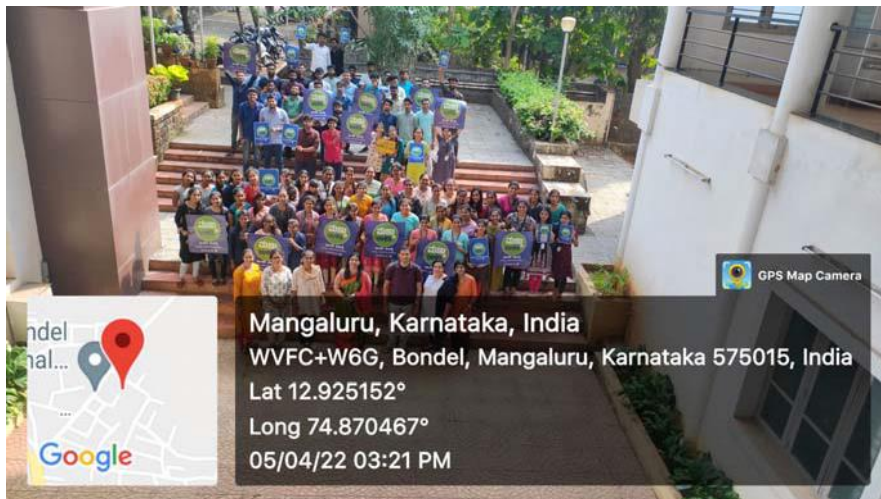

MSNIM

MANEL SRINIVAS NAYAK INSTITUTE of MANAGEMENT

MSNIM Besant Campus, Bondel, Mangaluru – 575 008, D.K. District, Karnataka State, India
(Affiliated to Mangalore University, Approved by AICTE)
(Sponsored by: Women's National Education Society)

Title of Activity: Save Soil

Date & Venue: 5th April 2022 , Swarna Hall ,MSNIM , Mangalore

Description of Event: A guest talk was conducted regarding importance of saving soil and awareness was created among students.

Objective : Preserving soil health contributes to food security , biodiversity and overall environment sustainability